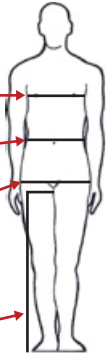

SIZES

Women

SIZE	34	36	38	40	42	44	46	48
CHEST	80	84	88	92	96	100	104	110
WAIST	64	67	70	74	78	82	86	91
SEAT	90	93	96	99	102	106	110	115
INSEAM	78	78	78	78	78	78	78	78

Men

SIZE	S	M	L	XL	XXL	3XL	4XL
	48	50	52	54	56	58	60
CHEST	94	98	102	106	110	114	119
WAIST	83	88	93	98	103	109	115
SEAT	98	102	106	110	114	118	122
INSEAM	82	82	82	82	82	82	82

Chest
Measure around the widest part
of chest.

Waist
Measure around.

Seat
Measure around the largest
circumference at seat.

Inseam
Measure from crotch to the floor.

All measurements refer to body size, not to garment dimensions.

Junior / Mini

SIZE	86/92	98/104	110/116	122/128	134/140	146/152	158/164	170/176
	92	104	116	128	140	152	164	176
AGE	1½-2	3-4	5-6	7-8	9-10	11-12	13-14	15-16
CHEST	54	56	58	64	70	76	82	88
WAIST	51	53	55	58	61.5	65.5	69.5	74.5
SEAT	55	59	63	69	75	81	87	92
INSEAM	37	44	51	59	65	71	77	83

Mini

SIZE	86	92	98	104	110	116	122	128
AGE	1½	2	3	4	5	6	7	8
CHEST	53	54	55	56	57	58	61	64
WAIST	50	51	52	53	54	55	56.5	58
SEAT	53	55	57	59	61	63	66	69
INSEAM	33	37	40	44	48	51	55	59