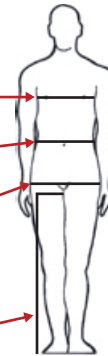

Women

SIZE	34	36	38	40	42	44	46	48
CHEST	80	84	88	92	96	100	104	110
WAIST	64	67	70	74	78	82	86	91
SEAT	90	93	96	99	102	106	110	115
INSEAM	78	78	80	80	82	82	84	84

Men

SIZE	S	M	L	XL	XXL	3XL	4XL
	48	50	52	54	56	58	60
CHEST	94	98	102	106	110	114	119
WAIST	83	88	93	98	103	109	115
SEAT	98	102	106	110	114	118	122
INSEAM	80	80	82	82	84	84	84

Chest
Measure around the widest part
of chest.

Waist
Measure around.

Seat
Measure around the largest
circumference at seat.

Inseam
Measure from crotch to the floor.

All measurements refer to body size, not to garment dimensions.

Junior / Mini

SIZE	74/80	86/92	98/104	110/116	122/128	134/140	146/152	158/164	170/176
	80	92	104	116	128	140	152	164	176
AGE	½-1	1½-2	3-4	5-6	7-8	9-10	11-12	13-14	15-16
CHEST	52	54	56	58	64	70	76	82	88
WAIST	49	51	53	55	58	61.5	65.5	69.5	74.5
SEAT	51	55	59	63	69	75	81	87	92
INSEAM	30	37	44	51	59	65	71	77	83