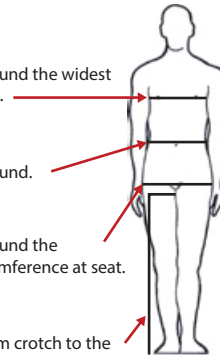

Women

SIZE	34	36	38	40	42	44	46	48	50	52
CHEST	80	84	88	92	96	100	104	110	115	121
WAIST	64	67	70	74	78	82	86	91	97	103
SEAT	90	93	96	99	102	106	110	115	120	126
INSEAM	78	78	80	80	82	82	84	84	84	84

Chest
Measure around the widest part of chest.

Waist
Measure around.

Seat
Measure around the largest circumference at seat.

Inseam
Measure from crotch to the floor.

All measurements refer to body size, not to garment dimensions.

Men

SIZE	S	M	L	XL	XXL	3XL	4XL	5XL
	46	48-50	52	54-56	58	60-62	64	66-68
CHEST	92	98	104	110	116	122	128	134
WAIST	81	87	93	99	105	111	117	123
SEAT	94	100	106	112	118	124	130	136
INSEAM	80	80	82	82	84	84	86	86

Junior

SIZE	110/116 116	122/128 128	134/140 140	146/152 152	158/164 164	170/176 176
AGE	5-6	7-8	9-10	11-12	13-14	15-16
CHEST	58	64	70	76	82	88
WAIST	55	58	61.5	65.5	69.5	74.5
SEAT	63	69	75	81	87	92
INSEAM	51	59	65	71	77	83

Mini

SIZE	74/80 80	86/92 92	98/104 104	110/116 116	122/128 128	134/140 140
AGE	½-1	1½-2	3-4	5-6	7-8	9-10
CHEST	52	54	56	58	64	70
WAIST	49	51	53	55	58	61.5
SEAT	51	55	59	63	69	75
INSEAM	30	37	44	51	59	65